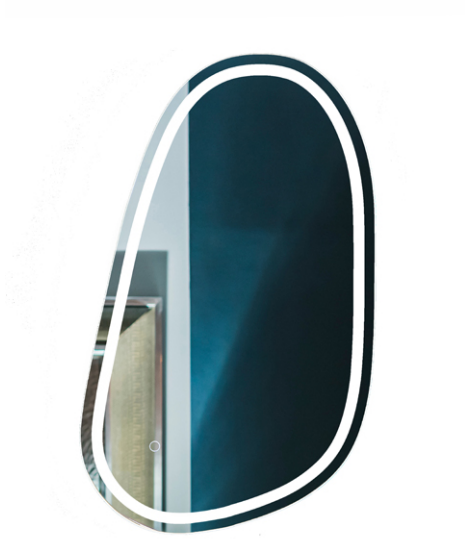

Catalog #		Type
Project		
Comments		Date
Prepared By		

Model: Brooklyn  
 Part Number: AM-IR-16015  
 Style: Frameless Rectangular  
 Front-lit- LED  
 Mirror/Inlay Mirror

**Features:**

- Front-lit (forward-facing task lighting)
- Anti-fog Technology
- Smart Touch Button
- Dimmable
- Smart Memory
- Left & Right Orientation
- Easy & Convenient Cleat Installation
- 5mm Lead and Copper free, Corrosion Resistant Glass
- 2-year Warranty

**Lighting Specifications:**

- 3CCT – 3000K, 4000K, 6400K
- CRI > 90+
- Energy Efficient
- Replaceable LEDs
- Conforms to UL & CSA Standards
- IP 44
- 50,000 Hours Lifetime
- Replaceable LEDs
- Environmentally Sustainable

**Overview:**

The Brooklyn LED Mirror is favored by designers for its distinctive asymmetrical shape. Coming with both, a left and right orientation, Brooklyn can be paired with its sister orientation for a mirror image effect. With a combination of front-lit and side-lit features, they strike the ideal balance between functional lighting and stylish design.